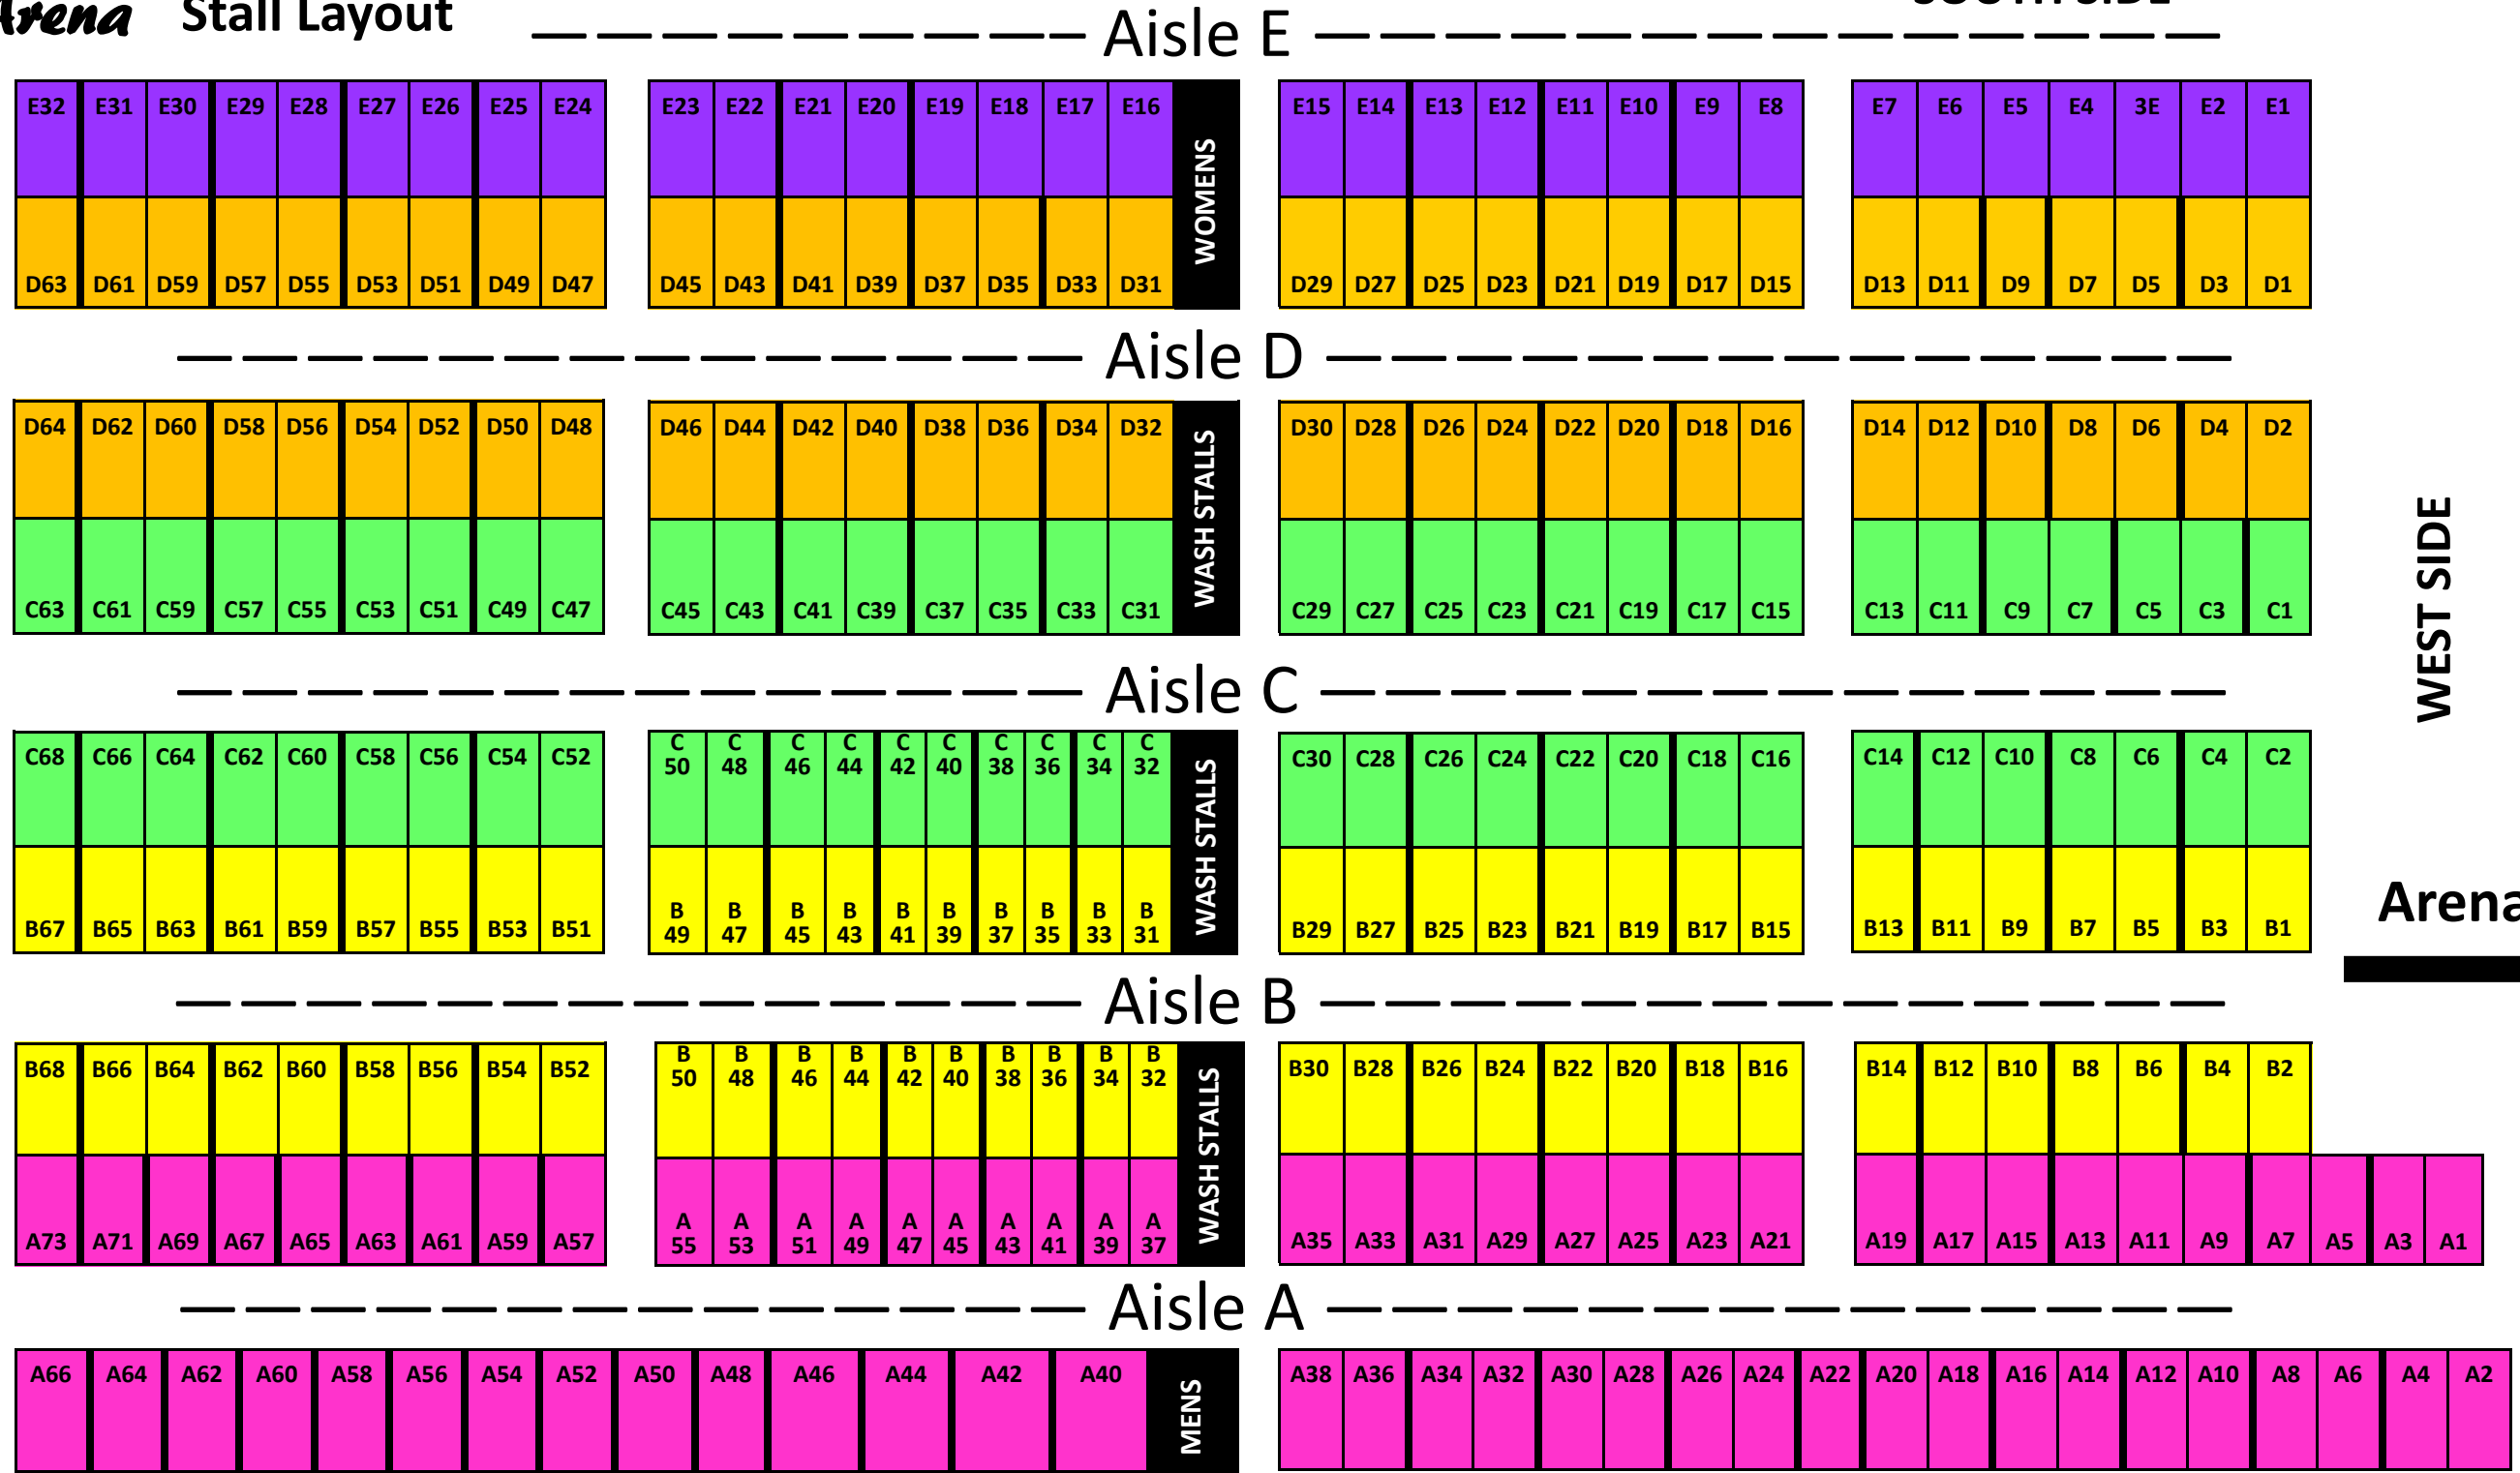

Double F Arena Stall Layout

Electrical Sites
←

EAST SIDE

SOUTH SIDE

WEST SIDE

Arena →

* Bold line between stalls indicates a solid wall

* Note—barn load in & out is on the North and East sides of the barn.

Driveway